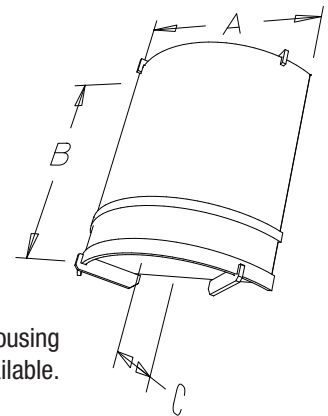

Oriental Mesh Sconce

SC031-XXX-XXX

DESCRIPTION

Clear Sanded acrylic end caps and matching colored prong & trim set is mated with a clear diffuser with a choice of paper or fabric inserts.

Pack: Bulk Per Order

Companion Housing
RLRHOPSC3 Available.

DIMENSIONS

A	B	C
10.40"	12.38"	3.80"

ORDERING INFORMATION

Example: SC031-104-450, Oriental Mesh Sconce, Solid Bronze Trim, Bronze Mesh Lens Insert

Series	Cap & Trim Finishes	Lens Interior Finishes			Mounting
SC031	010-Brushed Nickel	401-Whimsy White	408-Raintree	414-Woodgrain	S2 (Lens Mounts to Housing Via Top and Bottom Screws)
	011-Brushed Brass	402-White Grid	409-Lokta Oil Sticks	450-Bronze Mesh	
	012-Black	403-Willow Natural	410-Lace Window	451-Linen	
	104-Bronze	404-Banana Natural	Pane White	452-Ubria Slate	
	118-White	405-Banana Blue	411-Oil Alma Leaves	453-Russell Square	
	122-Antique Silver	406-Banana Red	412-Stonehenge	454-Louver Resin	
		407-Mango Natural	413-Tan Scroll		