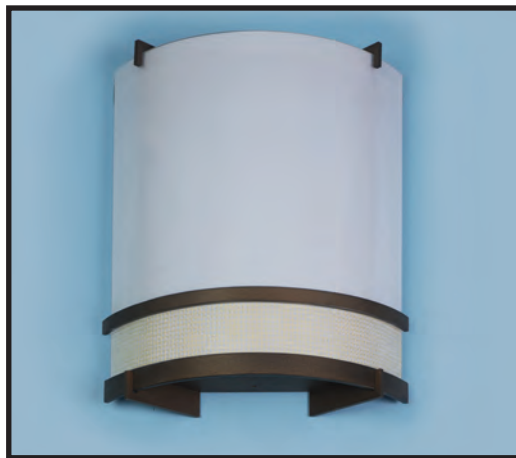

Oriental Mesh Sconce

SC031-XXX-XXX

DESCRIPTION

Clear Sanded acrylic end caps and matching colored prong & trim set is mated with a clear diffuser with a choice of paper or fabric inserts.

Pack: Bulk Per Order

Companion Housing
RLRHOPSC3 Available.

DIMENSIONS

A	B	C
10.40"	12.38"	3.80"

ORDERING INFORMATION

Example: SC031-104-450, Oriental Mesh Sconce, Solid Bronze Trim, Bronze Mesh Lens Insert

Series	Cap & Trim Finishes	Lens Interior Finishes			Mounting
SC031	010-Brushed Nickel	401-Whimsy White	408-Raintree	414-Woodgrain	S2 (Lens Mounts to Housing Via Top and Bottom Screws)
	011-Brushed Brass	402-White Grid	409-Lokta Oil Sticks	450-Bronze Mesh	
	012-Black	403-Willow Natural	410-Lace Window	451-Linen	
	104-Bronze	404-Banana Natural	Pane White	452-Ubria Slate	
	118-White	405-Banana Blue	411-Oil Alma Leaves	453-Russell Square	
	122-Antique Silver	406-Banana Red	412-Stonehenge	454-Louver Resin	
		407-Mango Natural	413-Tan Scroll		