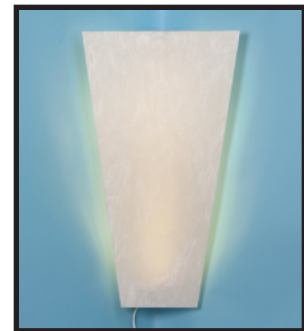

# Corner Wall Sconce

**CWS001-XXX-XXX**

**DESCRIPTION**

A trapezoidal shield sconce suitable for mounting in right angle corners is treated with a variety of faux blown glass, scavo or etched white acrylic patterns. A Patent Pending corner strip fixture with custom brackets and cord set is provided, with luminaire actuation via a pushbutton switch integral in the housing.

**Pack:** Bulk Per Order

**CWS001-203**

**CWS001-205**

**CWS001-301**

**CWS001-303**

**CWS001-ETW**

A	B	C
14.00"	25.50"	7.00"

**ORDERING INFORMATION**

**Example:** CWS001-200, Corner Wall Sconce With Bloodstone Finish

Series	Lens Finishes	Diffuser Finishes	Mounting
<b>CWS001</b>	<b>200</b> -Blood Stone	<b>SBF</b> -Sanded <b>Blank</b> -Smooth	<b>CW1</b> (Lens Mounts to Corner Wall Housing Via Top & Bottom Screws)
	<b>201</b> -Hammered Copper		
	<b>202</b> -Copper Silver Swirl		
	<b>203</b> -Tiger Iron		
	<b>204</b> -Blue Lapis		
	<b>205</b> -Green Malachite		
	<b>206</b> -Scavo		
	<b>207</b> -Mahogany		
	<b>208</b> -Ocean Blue		
	<b>209</b> -Jadeite		
	<b>210</b> -Desert Rose		
<b>211</b> -Sedona			
<b>212</b> -Applied Linen			
<b>300</b> -Beige Alabaster			
<b>301</b> -White Alabaster			
<b>302</b> -White Acrylic			
<b>303</b> -Horn Alabaster			
<b>ETW</b> -Cut Etched White Acrylic			