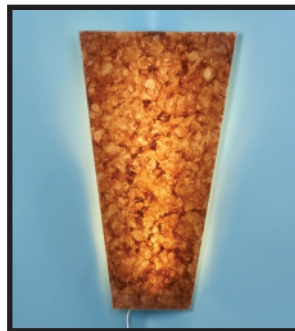

# Corner Wall Sconce

**CWS001-XXX-XXX**

**DESCRIPTION**

A trapezoidal shield sconce suitable for mounting in right angle corners is treated with a variety of faux blown glass, scavo or etched white acrylic patterns. A Patent Pending corner strip fixture with custom brackets and cord set is provided, with luminaire actuation via a pushbutton switch integral in the housing.

**Pack:** Bulk Per Order

**CWS001-203**

**CWS001-205**

**CWS001-301**

**CWS001-303**

**CWS001-ETW**

A	B	C
14.00"	25.50"	7.00"

**ORDERING INFORMATION**

**Example:** CWS001-200, Corner Wall Sconce With Bloodstone Finish

Series	Lens Finishes	Diffuser Finishes	Mounting
<b>CWS001</b>	<b>200</b> -Blood Stone	<b>SBF</b> -Sanded <b>Blank</b> -Smooth	<b>CW1</b> (Lens Mounts to Corner Wall Housing Via Top & Bottom Screws)
	<b>201</b> -Hammered Copper		
	<b>202</b> -Copper Silver Swirl		
	<b>203</b> -Tiger Iron		
	<b>204</b> -Blue Lapis		
	<b>205</b> -Green Malachite		
	<b>206</b> -Scavo		
	<b>207</b> -Mahogany		
	<b>208</b> -Ocean Blue		
	<b>209</b> -Jadeite		
	<b>210</b> -Desert Rose		
<b>211</b> -Sedona			
<b>212</b> -Applied Linen			
<b>300</b> -Beige Alabaster			
<b>301</b> -White Alabaster			
<b>302</b> -White Acrylic			
<b>303</b> -Horn Alabaster			
<b>ETW</b> -Cut Etched White Acrylic			