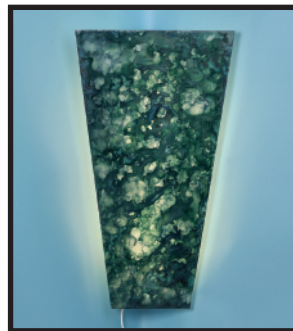

CWS001-205