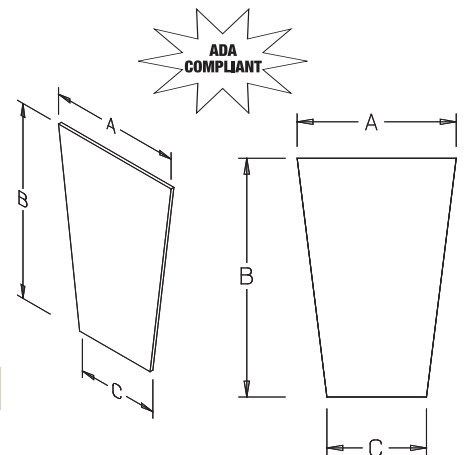

# Corner Wall Sconce

**CWS001-XXX-XXX**

**DESCRIPTION**

A trapezoidal shield sconce suitable for mounting in right angle corners is treated with a variety of faux blown glass, scavo or etched white acrylic patterns. A Patent Pending corner strip fixture with custom brackets and cord set is provided, with luminaire actuation via a pushbutton switch integral in the housing.

**Pack:** Bulk Per Order

**CWS001-203**

**CWS001-205**

**CWS001-301**

**CWS001-303**

**CWS001-ETW**

A	B	C
14.00"	25.50"	7.00"

**ORDERING INFORMATION**